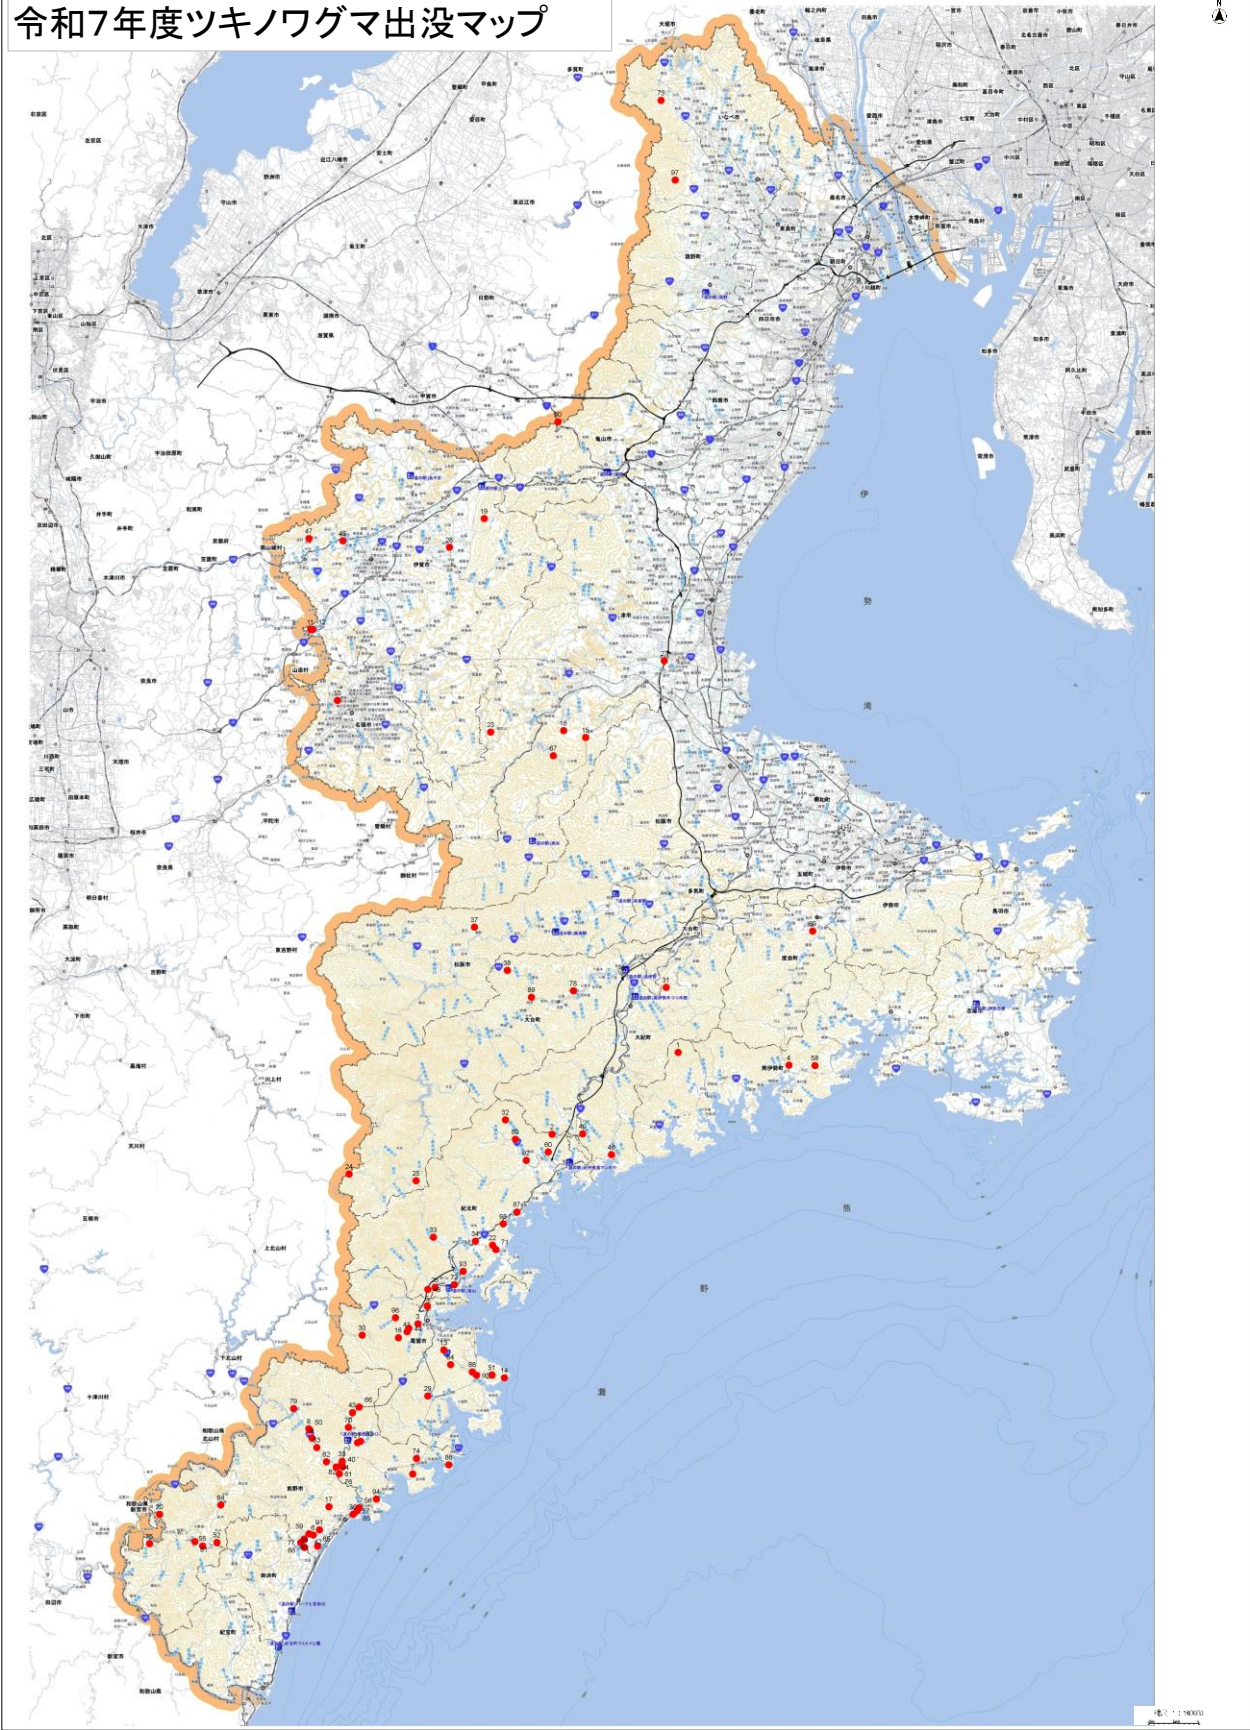

令和7年度ツキノワグマ出没マップ

Copyright © 2025 Mie Prefecture. All rights reserved. This map is for informational purposes only.